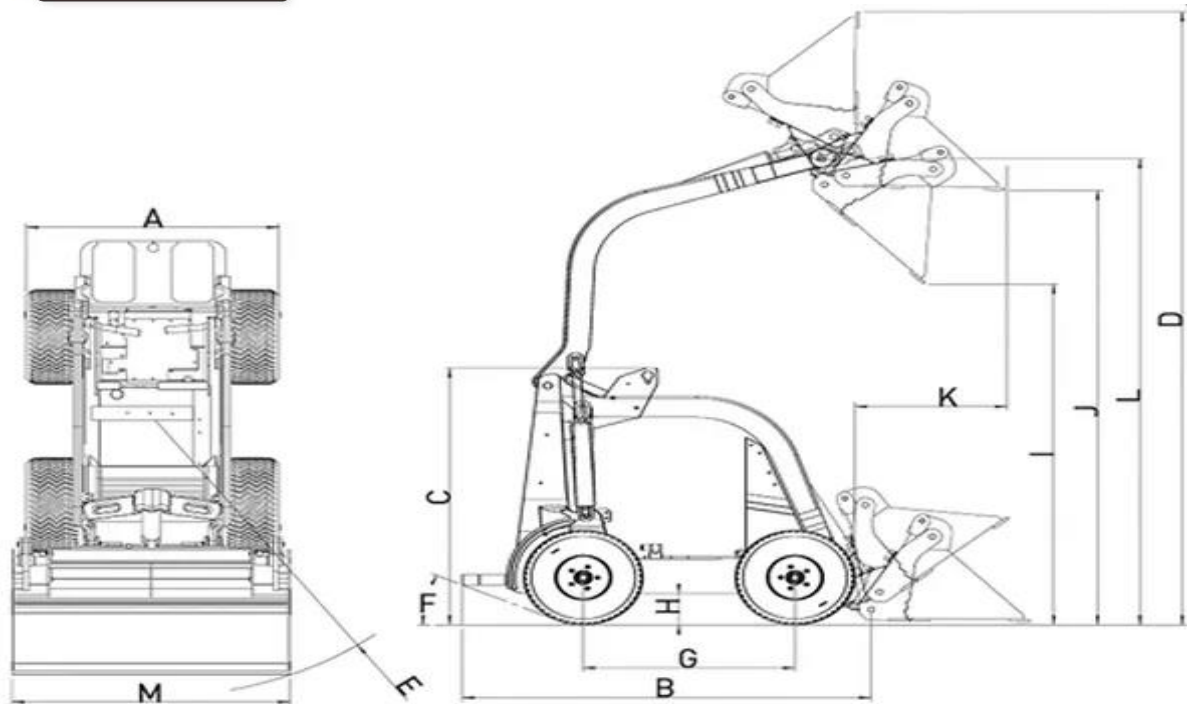

Dingo Mini Digger K9-P Kohler 23HP

Dimensions

A.	Overall Width	1050mm
B.	Overall Length	1600mm
C.	Overall Height	1230mm
D.	Max operating height 4in1	2650mm
E.	Turning Radius with 4in1	1300mm
F.	Angle of departure	25°
G.	Wheel base	800mm
H.	Ground Clearance	135mm
J.	Dump height 4in1 bucket	1835mm
K.	Reach fully raised 4in1 bucket	800mm
L.	Height to hinge pin	1940mm
M.	Machine width 4in1 bucket	1200mm
	Machine Mass	862kg
	Rated lift capacity	325kg SWL
	Max travel speed	7.5km/hr