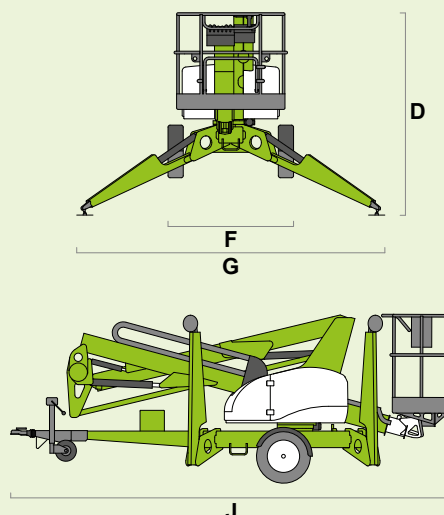

# 150T

(A) 14.7m  
48ft 6in

(B) 12.7m  
42ft

(C) 7.55m  
25ft

225kg  
500lbs

1.4m x 0.7m  
4ft 7in x 2ft 4in

(D) 2m  
6ft 7in

(F) 1.6m  
5ft 3in

(G) 3.8m  
12ft 6in

(J) 5.55m  
18ft 3in

1775kg  
3915lbs

23%  
13°

**niftylift.com.au**

11 Kennington Drive Tomago NSW 2322

02 4964 9765 or 1300 4 NIFTY

sales@niftylift.com.au