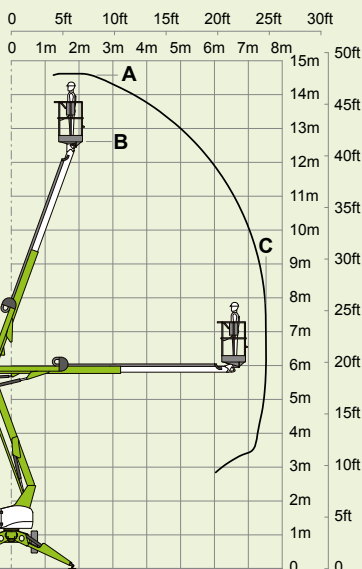

# 150T

(A) 14.7m  
48ft 6in

(B) 12.7m  
42ft

(C) 7.55m  
25ft

225kg  
500lbs

1.4m x 0.7m  
4ft 7in x 2ft 4in

(D) 2m  
6ft 7in

(F) 1.6m  
5ft 3in

(G) 3.8m  
12ft 6in

(J) 5.55m  
18ft 3in

1775kg  
3915lbs

23%  
13°

**niftylift.com.au**

11 Kennington Drive Tomago NSW 2322

02 4964 9765 or 1300 4 NIFTY

sales@niftylift.com.au